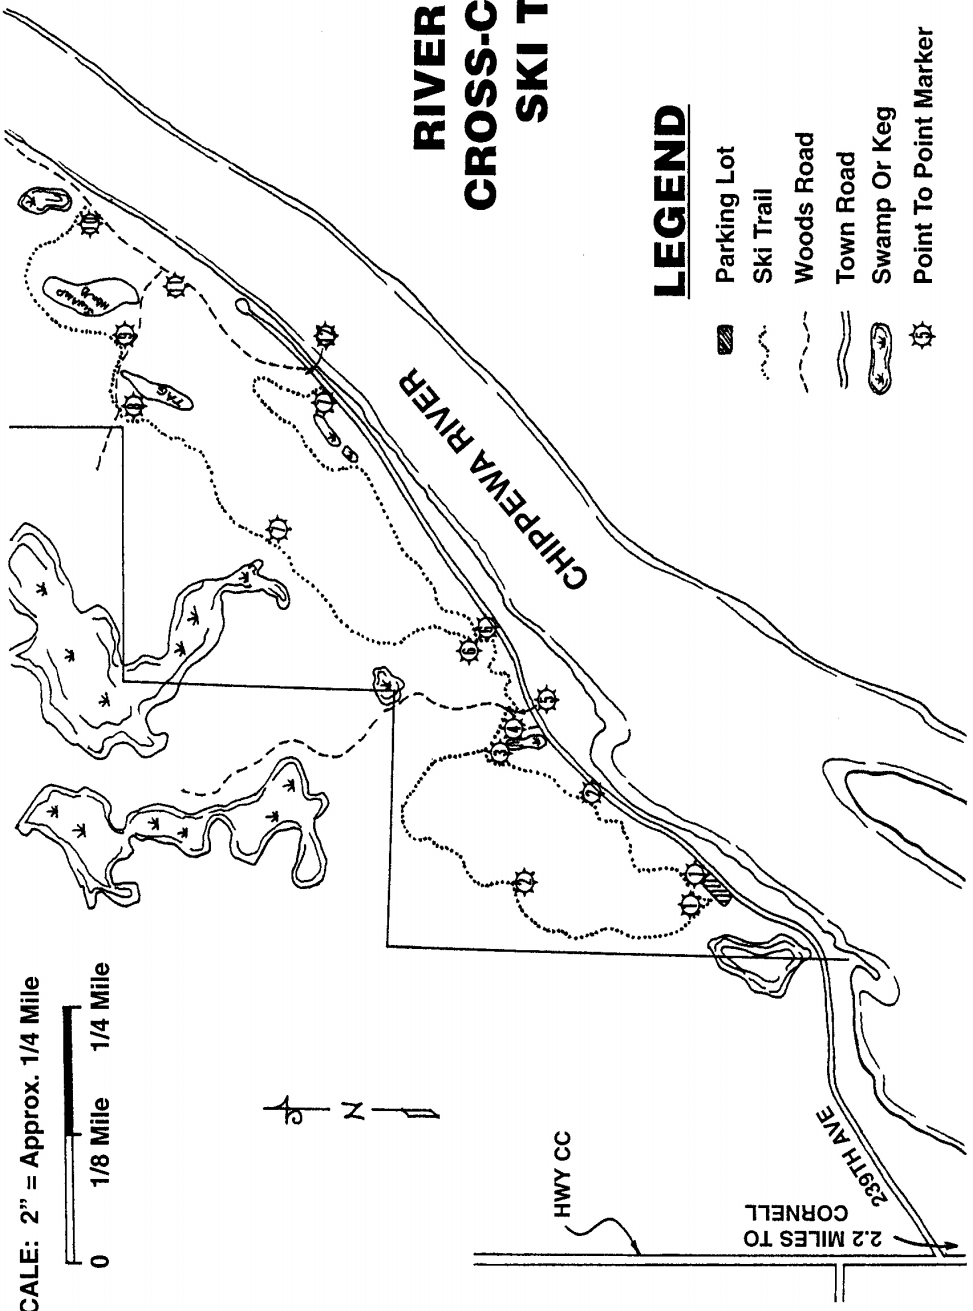

RIVER ROAD CROSS-COUNTRY SKI TRAIL

LEGEND

-  Parking Lot
-  Ski Trail
-  Woods Road
-  Town Road
-  Swamp Or Keg
-  Point To Point Marker

SCALE: 2" = Approx. 1/4 Mile

0 1/8 Mile 1/4 Mile

2.2 MILES TO CORNELL

HWY CC

239TH AVE